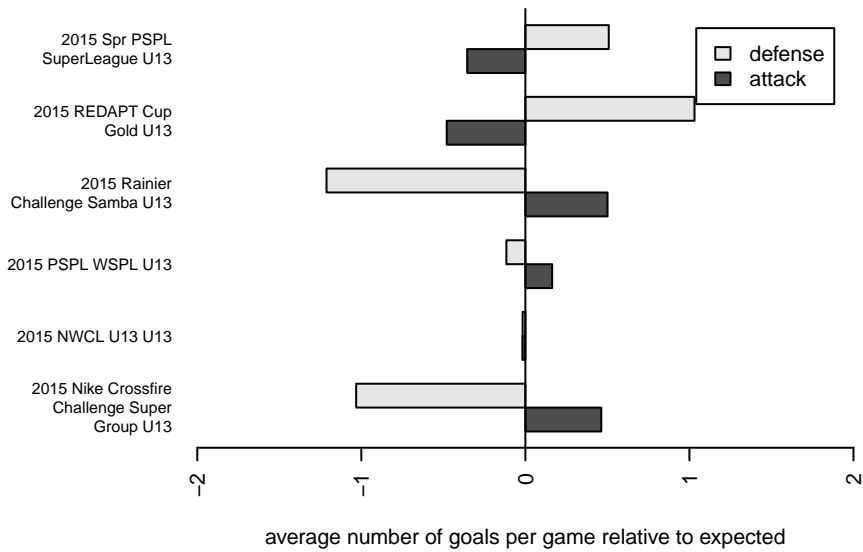

Normandy Park FC White B02

Normandy Park FC
 Normandy Park, WA
 B02 total strength=1112
 attack=2.92 defense=2.97
 fall league = PSPL WSPL U13
 spr league = Spr PSPL SuperLeague U13

alt names used:
 NPFC
 NPFC 02 WHITE (WA)
 NPFC 02 WHITE (WA)
 NORMANDY PARK FC NPFC 02 (WA)
 Normandy Park FC '02 White
 Normandy Park FC '02 White

Venues played:
 2015 Rainier Challenge Samba U13
 2015 Nike Crossfire Challenge Super Group U'
 2015 REDAPT Cup Gold U13
 2015 NWCL U13 U13
 2015 PSPL WSPL U13
 2015 Spr PSPL SuperLeague U13

Normandy Park FC White B02
 Dots are actual minus expected GF (blue circles) and GA (red triangles).
 Blue line is smoothed change in attack strength. Red is smoothed change in defense strength.

**attack and defense variance (black dot)
relative to other teams
and top 10 in region**

**attack and defense rating
relative to others at age
and all opponents in last 13 months**

Performance relative to 13 month average