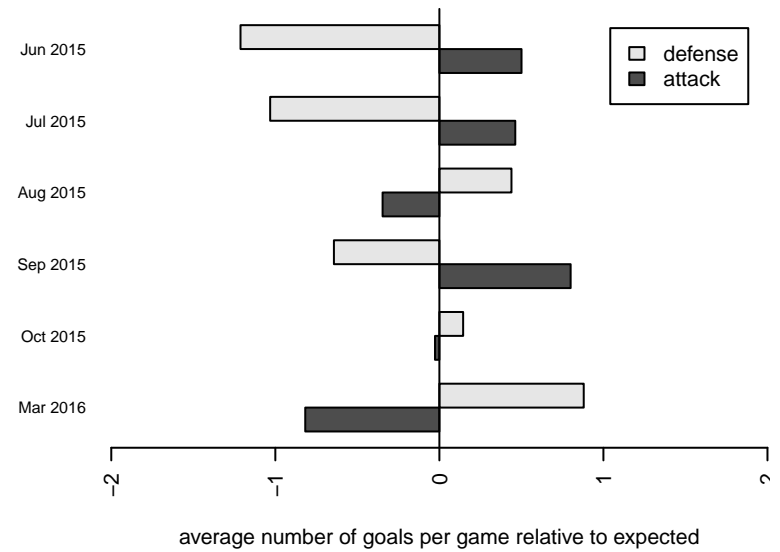

Performance relative to 13 month average