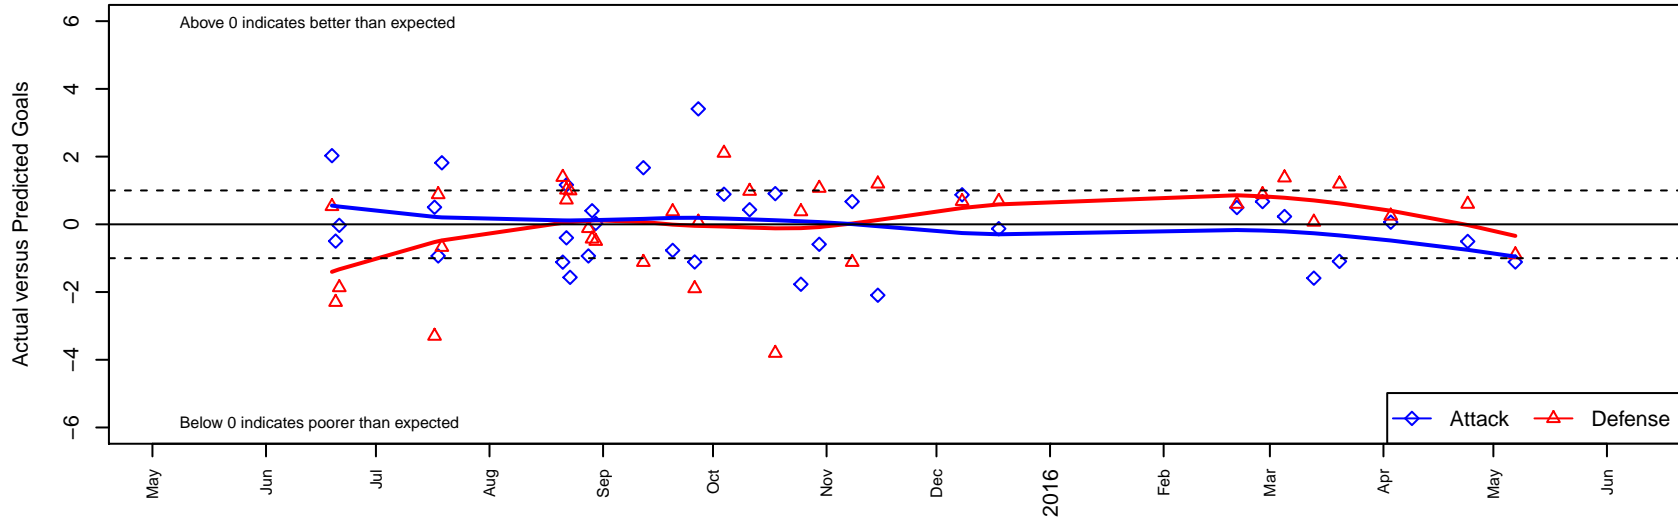

Normandy Park FC White B02

Normandy Park FC
 Normandy Park, WA
 B02 total strength=1112
 attack=2.92 defense=2.97
 fall league = PSPL WSPL U13
 spr league = Spr PSPL SuperLeague U13

alt names used:
 NPFC
 NPFC 02 WHITE (WA)
 NPFC 02 WHITE (WA)
 NORMANDY PARK FC NPFC 02 (WA)
 Normandy Park FC '02 White
 Normandy Park FC '02 White

Venues played:
 2015 Rainier Challenge Samba U13
 2015 Nike Crossfire Challenge Super Group U'
 2015 REDAPT Cup Gold U13
 2015 NWCL U13 U13
 2015 PSPL WSPL U13
 2015 Spr PSPL SuperLeague U13

Normandy Park FC White B02
 Dots are actual minus expected GF (blue circles) and GA (red triangles).
 Blue line is smoothed change in attack strength. Red is smoothed change in defense strength.

**attack and defense variance (black dot)
relative to other teams
and top 10 in region**

**attack and defense rating
relative to others at age
and all opponents in last 13 months**

Performance relative to 13 month average