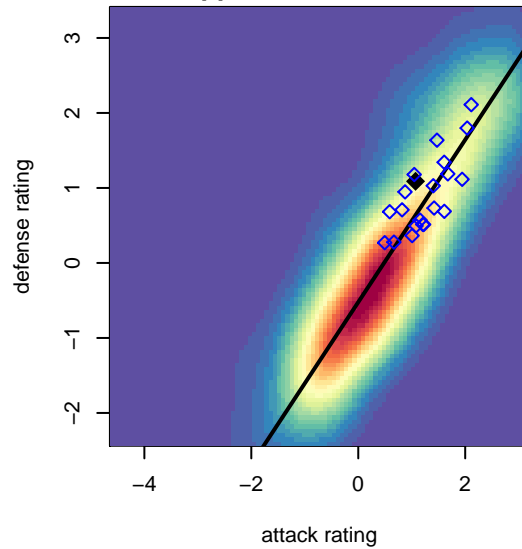

Normandy Park FC White B02

Normandy Park FC
 Normandy Park, WA
 B02 total strength=1112
 attack=2.92 defense=2.97
 fall league = PSPL WSPL U13
 spr league = Spr PSPL SuperLeague U13

alt names used:
 NPFC
 NPFC 02 WHITE (WA)
 NPFC 02 WHITE (WA)
 NORMANDY PARK FC NPFC 02 (WA)
 Normandy Park FC '02 White
 Normandy Park FC '02 White

Venues played:
 2015 Rainier Challenge Samba U13
 2015 Nike Crossfire Challenge Super Group U'
 2015 REDAPT Cup Gold U13
 2015 NWCL U13 U13
 2015 PSPL WSPL U13
 2015 Spr PSPL SuperLeague U13

Normandy Park FC White B02
 Dots are actual minus expected GF (blue circles) and GA (red triangles).
 Blue line is smoothed change in attack strength. Red is smoothed change in defense strength.

**attack and defense variance (black dot)
relative to other teams
and top 10 in region**

**attack and defense rating
relative to others at age
and all opponents in last 13 months**

Performance relative to 13 month average