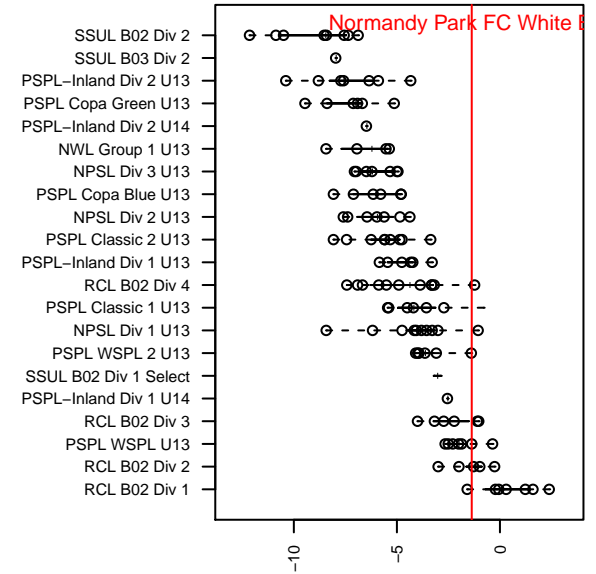

Normandy Park FC White B02

Normandy Park FC
 Normandy Park, WA
 B02 total strength=1112
 attack=2.92 defense=2.97
 fall league = PSPL WSPL U13
 spr league = Spr PSPL SuperLeague U13

alt names used:
 NPFC
 NPFC 02 WHITE (WA)
 NPFC 02 WHITE (WA)
 NORMANDY PARK FC NPFC 02 (WA)
 Normandy Park FC '02 White
 Normandy Park FC '02 White

Venues played:
 2015 Rainier Challenge Samba U13
 2015 Nike Crossfire Challenge Super Group U'
 2015 REDAPT Cup Gold U13
 2015 NWCL U13 U13
 2015 PSPL WSPL U13
 2015 Spr PSPL SuperLeague U13

Normandy Park FC White B02
 Dots are actual minus expected GF (blue circles) and GA (red triangles).
 Blue line is smoothed change in attack strength. Red is smoothed change in defense strength.

**attack and defense variance (black dot)
relative to other teams
and top 10 in region**

**attack and defense rating
relative to others at age
and all opponents in last 13 months**

Performance relative to 13 month average